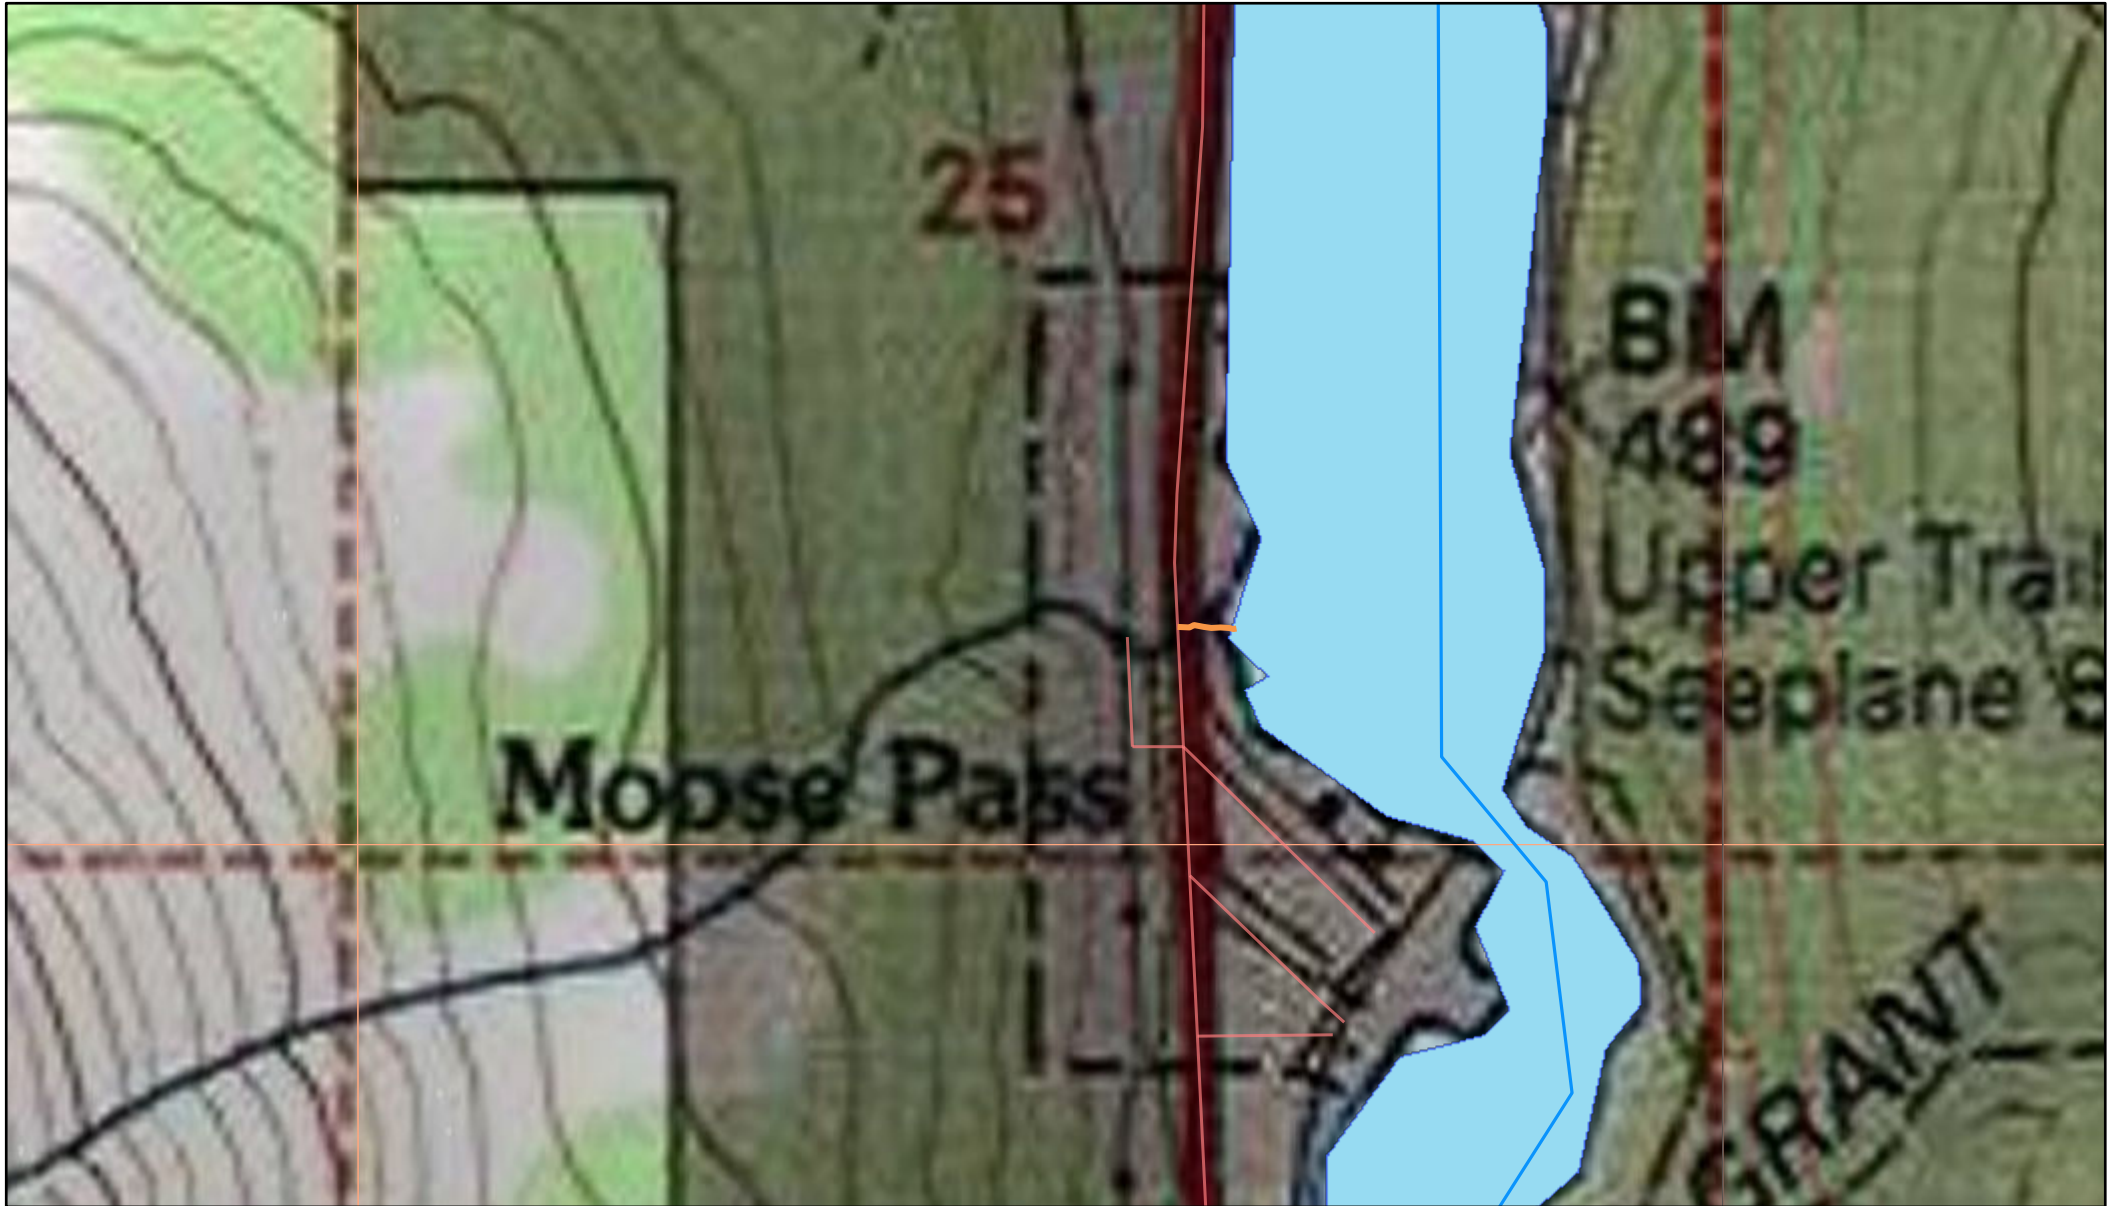

ADF&G AWC Upper Trail Lake Tributary

7/28/2020, 2:12:13 PM

- Override 1
- AKDOTPF Road Centerlines
- AWC_2020_Layers - Anadromous streams
- PLSS - PLS_TOWNSHIP_PY
- PLSS - PLS_SECTION_PY
- Species Polygons
- AWC Lakes